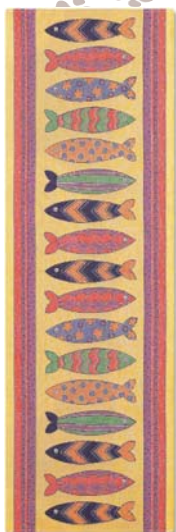

FOR OUR BEST FRIENDS

Dudley and Roscoe Ingebretsen

Dogs rule! as evidenced by Ekelund of Sweden's homage to our four-footed best friends. 100% woven cotton.

Kennel Towel
14x20"
46049 \$18

Wuff Da! The perfect bowls for your perfect Nordic pooches. Made of high-quality ceramic in Minnesota.
Small Wuff Da Bowl 5" 11529 \$19
Large Wuff Da Bowl 6" 6F1110 \$26.50

Even trolls love their pets! **Nyform Trolls from Norway**, with their endearing expressions and crazy hair, are molded of latex and hand-painted.
Troll Boy with Dog 3½"
46553 \$52

Out of the fish bowl, onto the **Glada Fiskar (Happy Fish) Runner!** Woven cotton by Ekelund of Sweden. 14x39" 46028 \$39