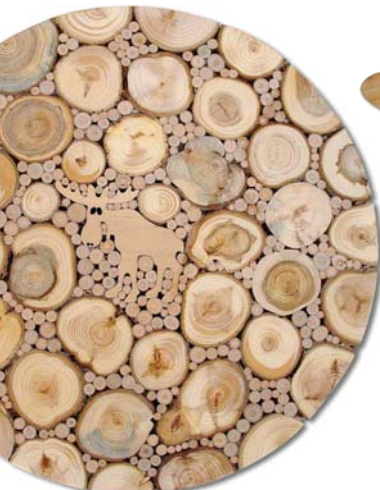

Talla's Tomte Family
 each about 2½", \$13.50 each
Anders 43434 **Anna** 43436
Peppa, dated for 2011, 43441 \$15
Arna 43439 **Anderson** 43437

Fish Cutting & Serving Board
 alderwood 6½ x 13"
 43456 \$29.50

TALLA IMPORTS

Octagon Sugar Bowl with Spoon
 3¼ x 2½" high
 43418 \$62

These pieces are beautifully handmade in Estonia from sweet-scented juniper.

Bread/Serving Board & Spreader Set
 4x6½"
Heart 44590 \$18
Dala Horse 44589 \$18

Butter Knife
 7" 43419 \$10

Large Hinged Box
 5¾ x 3¼ x 2½" high
 40063 \$72

Round Trivet with Moose Shape
 made with intricate juniper slices
 7" 43417 \$30

Small Hinged Box
 3¼ x 2¾ x 2½" high 40061 \$46